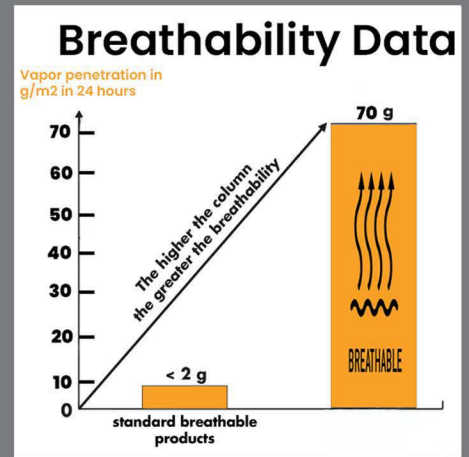

KEEP INSTALLED ON THE FLOOR
FOR UP TO 90 DAYS WITHOUT DAMAGE

www.gutstertools.com

LEARN MORE

ENGLISH

SPANISH

Market Leading Breathability

BreatheTect offers unparalleled protection for floors that are still curing, and are designed to last longer than conventional products. During construction, floors are finished, and after a few days of drying they are suitable to walk on and allow construction to begin, but the new floor still needs finish its curing process. The solution is Gutster's BreatheTect Floor Protection. With its gentle adhesive, it safely bonds to your floor for up to 90 days without damaging the finish.